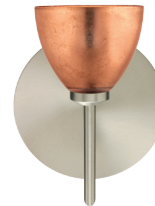

1758CF
COPPER FOIL