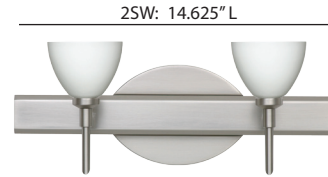

LED: 5W Replaceable source, 120V, dimmable, 90+ CRI, 3000° K CCT, 450 lumens, 25,000 hours, lamp included.

DIFFUSER

Shade shall be handcrafted glass of various decors.

Diameter of 3.375" and height of 2.625", spaced 7.875" apart on center.

METAL FINISH

Fixture shall be finished in Bronze, Chrome or Satin Nickel.

MOUNTING

Installs directly to a 4" octagonal outlet box, with 1.75" left or right offset. Canopy allows direct wiring without outlet box, where armored cable or non-metallic sheathed cable is employed, and the decorative outlet box cover is not required. Orient upward or downward, wall-mount only.

1858VB
BLACK DICRO VINE

For ordering information, see next page

All dimensions provided are nominal.
Allowance must be made for dimensional tolerance in handcrafted glasses.

REV 12/18

ORDERING:

| FIXTURE | GLASS OPTIONS | METAL FINISH | METAL FINISH | OPTIONS |
|--------------------|-------------------------|---------------------------|-----------------|-----------|
| 2SW 2 Light Vanity | 1758CF Copper Foil | (blank) 40W G9 Hal | BR Bronze | SQ Square |
| 3SW 3 Light Vanity | 1758GF Gold Foil | LED 5W LED 120V, dimmable | CR Chrome | Canopy |
| 4SW 4 Light Vanity | 1758SF Silver Foil | | SN Satin Nickel | |
| | 185807 Opal Matte | | | |
| | 185819 Carrera | | | |
| | 1858DW Black Dicro Wavy | | | |
| | 1858VB Black Dicro Vine | | | |

Ex. 3SW-1858DW-SN
 Divi 3-Light Vanity w/ Black Dicro Wavy Glass,
 Satin Nickel Finish

Canopy allows direct wiring without outlet box, where armored cable or non-metallic sheathed cable is employed, and the decorative outlet box cover is not required. Orient upward or downward, wall-mount only.