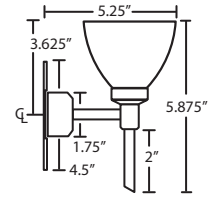

LED: 5W Replaceable source, 120V, dimmable, 90+ CRI, 3000° K CCT, 450 lumens, 25,000 hours, lamp included.

DIFFUSER

Shade shall be handcrafted glass of various decors.

Diameter of 3.375" and height of 2.625", spaced 7.875" apart on center.

METAL FINISH

Fixture shall be finished in Bronze, Chrome or Satin Nickel.

MOUNTING

Installs directly to a 4" octagonal outlet box, with 1.75" left or right offset. Canopy allows direct wiring without outlet box, where armored cable or non-metallic sheathed cable is employed, and the decorative outlet box cover is not required. Orient upward or downward, wall-mount only.

1858VB
BLACK DICRO VINE

For ordering information, see next page

All dimensions provided are nominal.
Allowance must be made for dimensional tolerance in handcrafted glasses.

REV 12/18

ORDERING:

| FIXTURE | GLASS OPTIONS | METAL FINISH | METAL FINISH | OPTIONS |
|--------------------|-------------------------|---------------------------|-----------------|-----------|
| 2SW 2 Light Vanity | 1758CF Copper Foil | (blank) 40W G9 Hal | BR Bronze | SQ Square |
| 3SW 3 Light Vanity | 1758GF Gold Foil | LED 5W LED 120V, dimmable | CR Chrome | Canopy |
| 4SW 4 Light Vanity | 1758SF Silver Foil | | SN Satin Nickel | |
| | 185807 Opal Matte | | | |
| | 185819 Carrera | | | |
| | 1858DW Black Dicro Wavy | | | |
| | 1858VB Black Dicro Vine | | | |