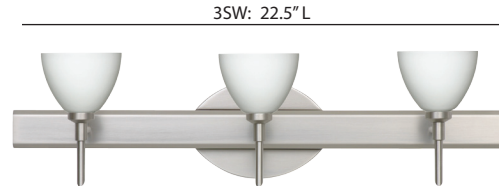

LED: 5W Replaceable source, 120V, dimmable, 90+ CRI, 3000° K CCT, 450 lumens, 25,000 hours, lamp included.

DIFFUSER

Shade shall be handcrafted glass of various decors.

Diameter of 3.375" and height of 2.625", spaced 7.875" apart on center.

METAL FINISH

Fixture shall be finished in Bronze, Chrome or Satin Nickel.

MOUNTING

Installs directly to a 4" octagonal outlet box, with 1.75" left or right offset. Canopy allows direct wiring without outlet box, where armored cable or non-metallic sheathed cable is employed, and the decorative outlet box cover is not required. Orient upward or downward, wall-mount only.

1858VB
BLACK DICRO VINE

For ordering information, see next page

All dimensions provided are nominal.
Allowance must be made for dimensional tolerance in handcrafted glasses.

REV 12/18

ORDERING:

| FIXTURE | GLASS OPTIONS | METAL FINISH | METAL FINISH | OPTIONS |
|--------------------|-------------------------|---------------------------|-----------------|-----------|
| 2SW 2 Light Vanity | 1758CF Copper Foil | (blank) 40W G9 Hal | BR Bronze | SQ Square |
| 3SW 3 Light Vanity | 1758GF Gold Foil | LED 5W LED 120V, dimmable | CR Chrome | Canopy |
| 4SW 4 Light Vanity | 1758SF Silver Foil | | SN Satin Nickel | |
| | 185807 Opal Matte | | | |
| | 185819 Carrera | | | |
| | 1858DW Black Dicro Wavy | | | |
| | 1858VB Black Dicro Vine | | | |

Ex. 3SW-1858DW-SN
 Divi 3-Light Vanity w/ Black Dicro Wavy Glass,
 Satin Nickel Finish

Canopy allows direct wiring without outlet box, where armored cable or non-metallic sheathed cable is employed, and the decorative outlet box cover is not required. Orient upward or downward, wall-mount only.